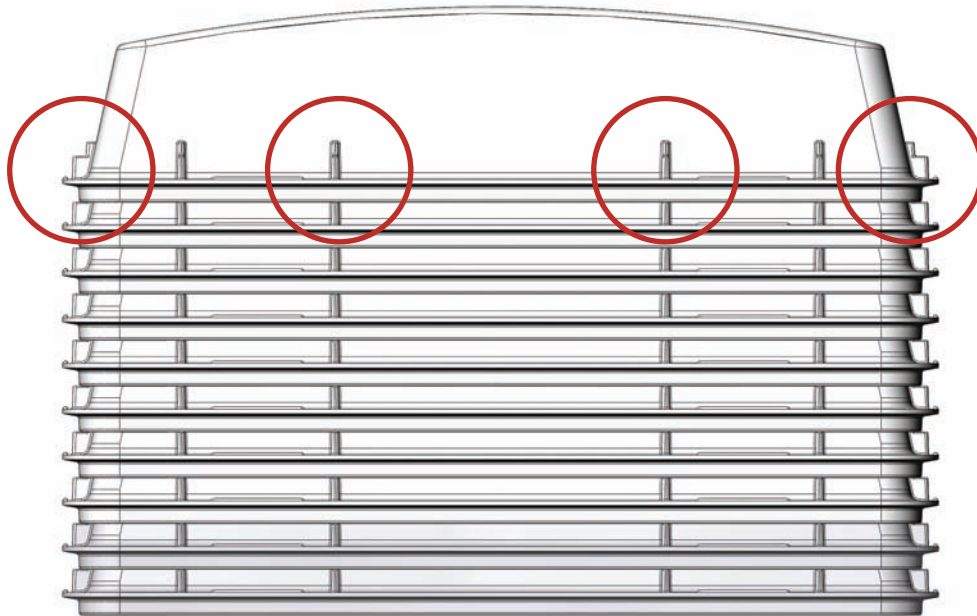

Citadel Update

February 2009

1400 S. Old Hwy 141 Fenton, MO 63026 Phone: 636.600.4084 Fax: 636.600.4108 Email: sales@slplighting.com

Stacking Ribs!

Stacking Ribs are on the end of the lenses to help prevent shipping damages and will not affect light output.