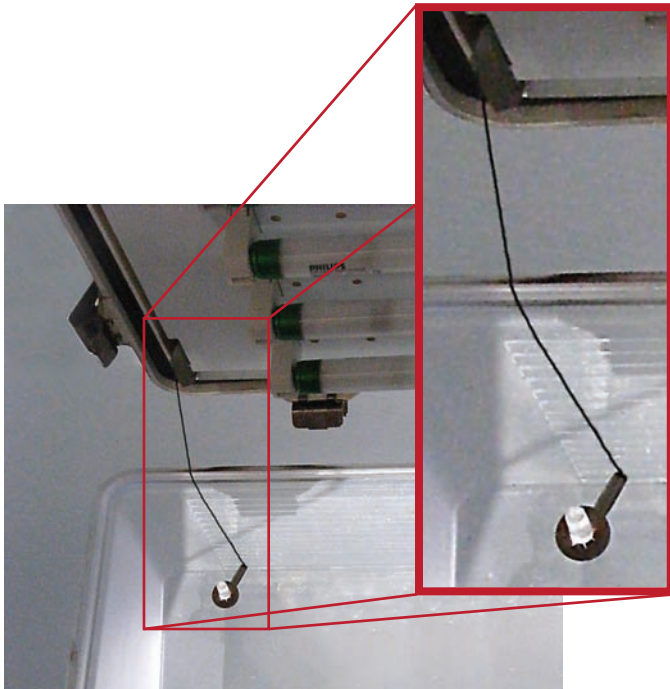

Citadel Update

October 2008

1400 S. Old Hwy 141 Fenton, MO 63026 Phone: 636.600.4084 Fax: 636.600.4108 Email: sales@splighting.com

Lens Tethers!

Lens Tethers are now available for the Citadel 4 fixture. These stainless steel cable assemblies secure the lens to the housing during fixture maintenance.

○ Don't let your lenses fall!

The ends of the Lens Tethers are secured to the inside of the lens and housing. The lens then hangs hands free from the fixture.

St. Louis

Los Angeles

New York

London