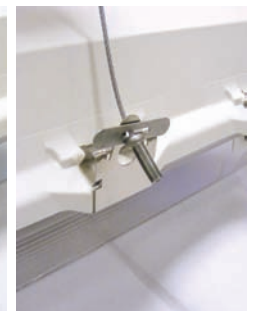

- o Single SKU
- o Provides Installers option of using the Cable or V-hook Mounting system
- o All Inventory will be depleted before the release of this part

o Old

o New

o New Part Number: CT4 - MB

o V-hook

o Cable

o V-Hook Mounting

o Cable Mounting

SLP still has the capabilities to manufacture the V-hook mounting bracket

St. Louis

Los Angeles

New York

London