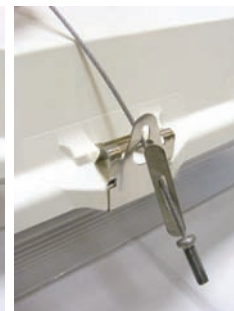

- o Single SKU
- o Provides Installers option of using the Cable or V-hook Mounting system
- o All Inventory will be depleted before the release of this part

o Old

o New

o New Part Number: CT4 - MB

o V-hook

o Cable

o V-Hook Mounting

o Cable Mounting

SLP still has the capabilities to manufacture the V-hook mounting bracket

St. Louis

Los Angeles

New York

London