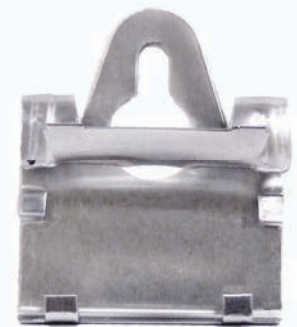

Citadel Update

May 2009

1400 S. Old Hwy 141 Fenton, MO 63026 Phone: 636.600.4084 Fax: 636.600.4108 Email: sales@slplighting.com

Citadel 4 Mounting Bracket!

There is now going to be a single Mounting Bracket for the Citadel 4 Enclosure. A combination of the Cable and V-hook Mounting bracket gives customers and installers the advantage of using either mounting system with only needing the one bracket.

- o Single SKU
- o Provides Installers option of using the Cable or V-hook Mounting system
- o All Inventory will be depleted before the release of this part

o Old

o New

o New Part Number: CT4 - MB

o V-hook

o Cable

o V-Hook Mounting

o Cable Mounting

SLP still has the capabilities to manufacture the V-hook mounting bracket

St. Louis

Los Angeles

New York

London