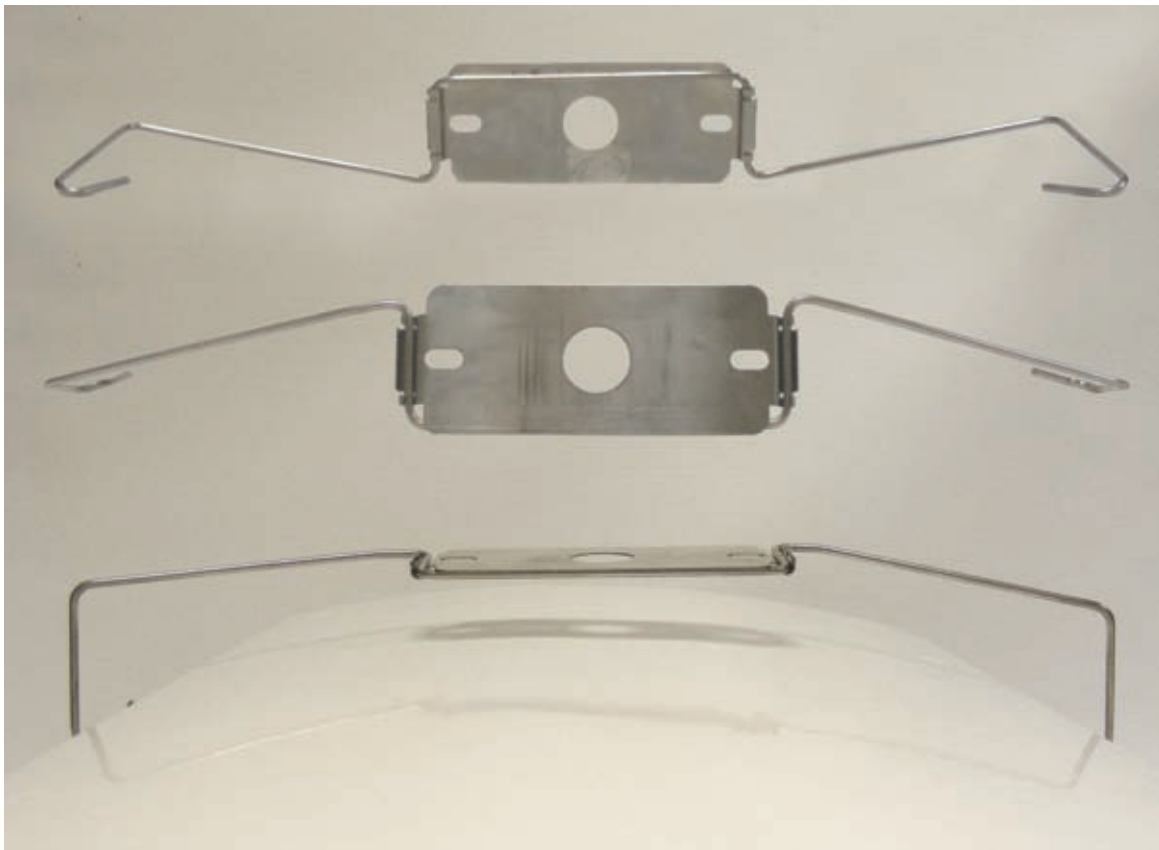

1.25" between ceiling and housing for heat dissipation

Packaged in bundles of 20

○ Attaches Directly to the Ceiling!

○ Part Number: CT4-CM1.25-20

St. Louis

Los Angeles

New York

London