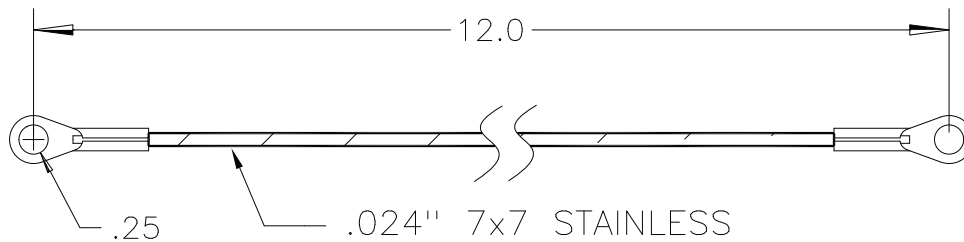

## Lens Tether for the Optically Clear Lens!

Keep your new LIRA lens off the floor during maintenance with the new 12" Lens Tether. Packaged for 10 units.

○ 12"

○ Stainless Steel Cable

One end is attached to the housing by placing one end between the screw and Retainer Clip. The other end is attached to the lens post with a push retainer.