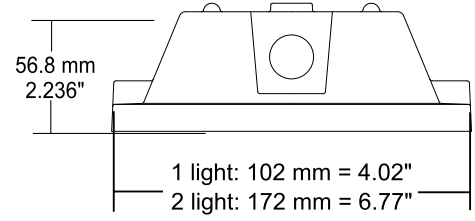

56.8 mm = 2.236"

Side View

2' = 703mm = 27.68"  
 4' = 1312mm = 51.65"  
 8' = 2540mm = 100.00"

End View

Interior View

Top View

Width	Length	Material	PN
1 Light	2'	5VA (f1)	CT2-HV5-1L2
2 Light	2'	5VA (f1)	CT2-HV5-2L2
1 Light	4'	5VA (f1)	CT2-HV5-1L4
2 Light	4'	5VA (f1)	CT2-HV5-2L4
2 Light	8'	5VA (f1)	CT2-HV5-2L8