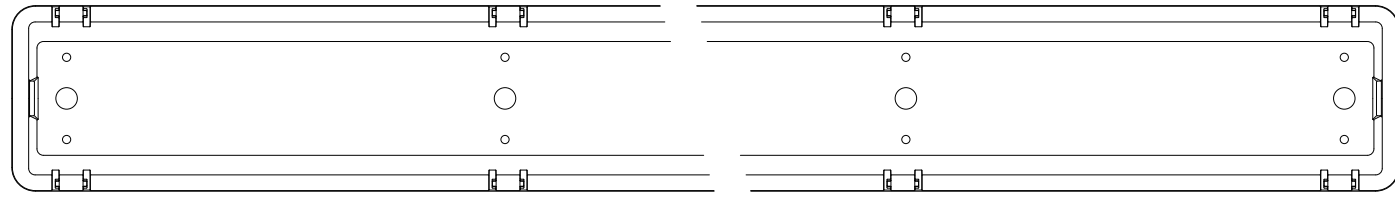

56.8 mm = 2.236"

Side View

2' = 703mm = 27.68"  
 4' = 1312mm = 51.65"  
 8' = 2540mm = 100.00"

End View

Interior View

Top View

Width	Length	Material	PN
1 Light	2'	5VA (f1)	CT2-HV5-1L2
2 Light	2'	5VA (f1)	CT2-HV5-2L2
1 Light	4'	5VA (f1)	CT2-HV5-1L4
2 Light	4'	5VA (f1)	CT2-HV5-2L4
2 Light	8'	5VA (f1)	CT2-HV5-2L8