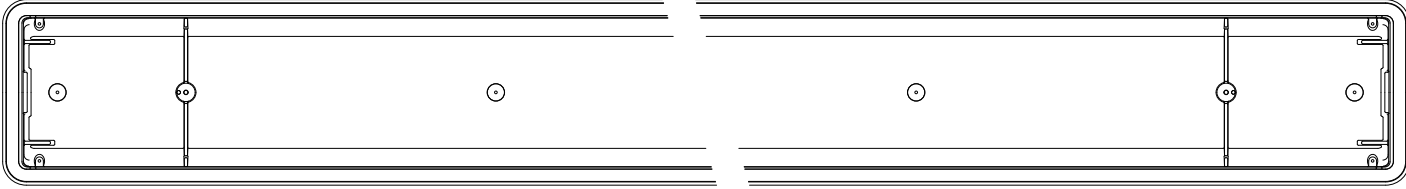

56.8 mm = 2.236"

Side View

2' = 703mm = 27.68"  
 4' = 1312mm = 51.65"  
 8' = 2540mm = 100.00"

End View

Interior View

Top View

Width	Length	Material	PN
1 Light	2'	5VA (f1)	CT2-HV5-1L2
2 Light	2'	5VA (f1)	CT2-HV5-2L2
1 Light	4'	5VA (f1)	CT2-HV5-1L4
2 Light	4'	5VA (f1)	CT2-HV5-2L4
2 Light	8'	5VA (f1)	CT2-HV5-2L8