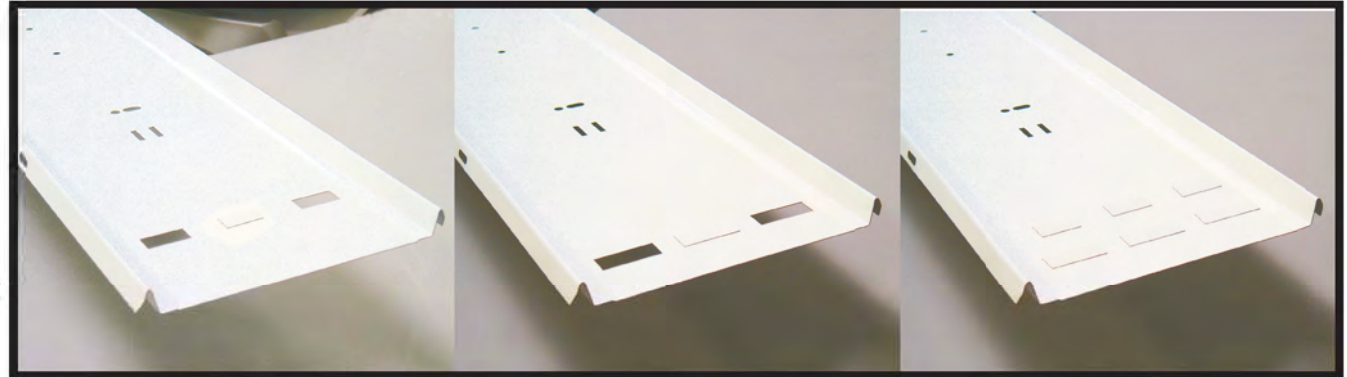

GEARTRAYS

FOR STANDARD WIDTH HOUSINGS:
2', 4' & 5' LENGTHS.

T5

T8

UNIVERSAL

WIDTH	LENGTH	LAMP CONFIGURATION	FINISH	PART NUMBER
STANDARD (2 or 3 lamp)	2'	KO's FOR UP TO 3 T5 OR 3 T8	WHITE ENAMEL	CT2-GT-2L2-U
	4'	PUNCHED FOR 2 T5	WHITE ENAMEL	CT2-GT-2L4-T5
		PUNCHED FOR 2 T8, KO's FOR 3RD	WHITE ENAMEL	CT2-GT-2L4-T8
	5'	KO's FOR UP TO 3 T5 OR 3 T8	WHITE ENAMEL	CT2-GT-2L4-U
		KO's FOR UP TO 3 T5 OR 3 T8	WHITE ENAMEL	CT2-GT-2L5-U

GEARTRAYS PROVIDE:

- MATERIAL SAVINGS
- REDUCED LABOR
- LOWER WEIGHT

PUNCHED TO ACCEPT DIFFERENT BALLAST LENGTHS.
1.5' MAXIMUM ALLOWABLE BALLAST DEPTH.

		CRS Material.	Remark.
Name. JCT		CITADEL 2	
Check.		2 Light Geartrays	
Control.			