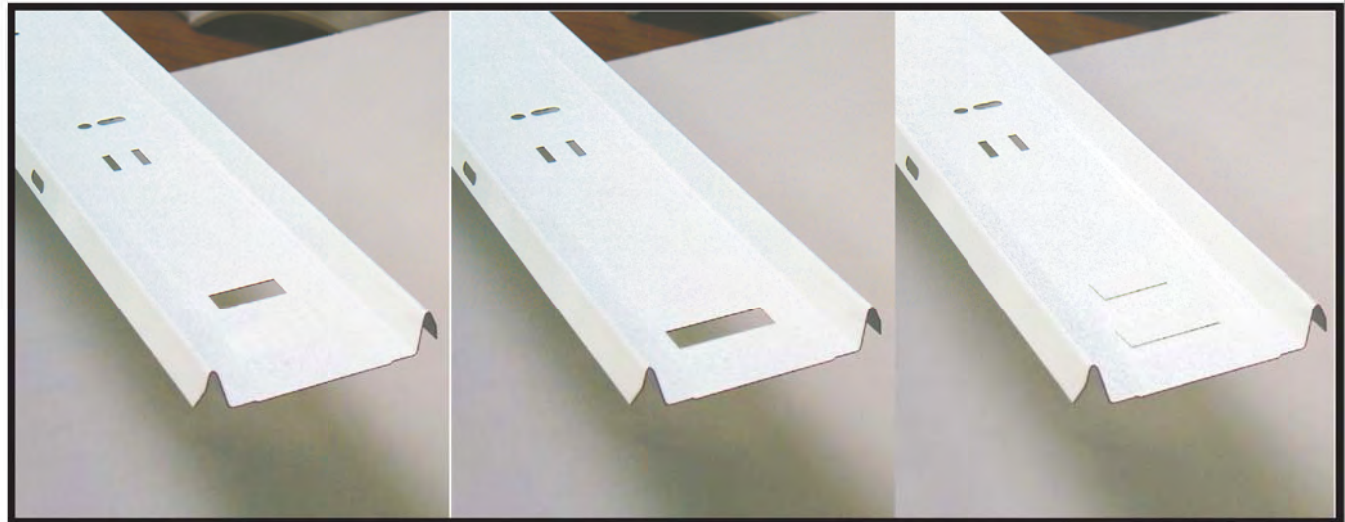

**CITADEL 2 GEARTRAYS
FOR 1 LIGHT
(NARROW) HOUSINGS**

T5

T8

UNIVERSAL

WIDTH	LENGTH	LAMP CONFIGURATION	FINISH	PART NUMBER
NARROW (1lamp)	2'	PUNCHED FOR 1 T5	WHITE ENAMEL	CT2-GT-1L2-T5
		KO's FOR EITHER 1 T5 OR 1 T8	WHITE ENAMEL	CT2-GT-1L2-U
	4'	PUNCHED FOR 1 T5	WHITE ENAMEL	CT2-GT-1L4-T5
		PUNCHED FOR 1 T8	WHITE ENAMEL	CT2-GT-1L4-T8
		KO's FOR EITHER 1 T5 OR 1 T8	WHITE ENAMEL	CT2-GT-1L4-U
		KO's FOR EITHER 1 T5 OR 1 T8	WHITE ENAMEL	CT2-GT-1L5-U

GEARTRAYS PROVIDE:

- MATERIAL SAVINGS
- REDUCED LABOR
- LOWER WEIGHT

PUNCHED TO ACCEPT DIFFERENT BALLAST LENGTHS.
1.5' MAXIMUM ALLOWABLE BALLAST DEPTH.

	CRS Material.	Remark.
Name. JCT	CITADEL 2	
Check.	Geartrays	
Control.		