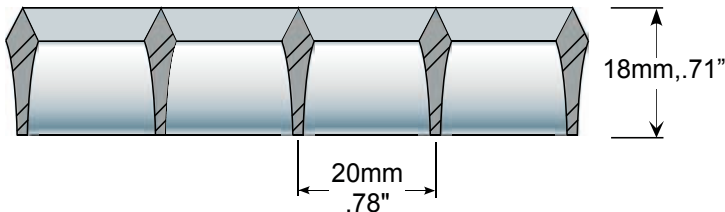

**FULLERFLEX™** 20 x 20 x 18mm

**WIDERFLEX™** 20 x 20 x 15mm

**IL-1**  
**IL-6**

**METRIC SIZE PANELS:  
LOW GLARE PARABOLIC LOUVERS**

The IL louvers are undoubtedly the most widely accepted parabolic louvers available. These European louvers, now manufactured in North America are a world class product that conforms to almost all ceiling modules. These two louvers provide the opportunity to retain design continuity throughout an installation while customizing the lighting to optimize the visual task.

**IL-1: FULLERFLEX™**

**IL-6: WIDERFLEX™**

<b>IL-1</b>	<b>602 X 1260MM</b>
CEILING STYLE	23-13/32" X 49-39/64"
<b>STYRENE</b>	7 PCS/CTN 52 LBS / 24kg
SPECULAR SILVER	IL-1-M6
SILVER PERMALUX	IL-1-M6-P
ALUMA-LUX	IL-1-M6-AL
SPECULAR GOLD	IL-1-M6-G

<b>IL-6</b>	<b>602 X 1260MM</b>
CEILING STYLE	23-13/32" X 49-39/64"
<b>STYRENE</b>	8 PCS/CTN 56 LBS / 25kg
SPECULAR SILVER	IL-6-M6
SILVER PERMALUX	IL-6-M6-P
ALUMA-LUX	IL-6-M6-AL
SPECULAR GOLD	IL-6-M6-G