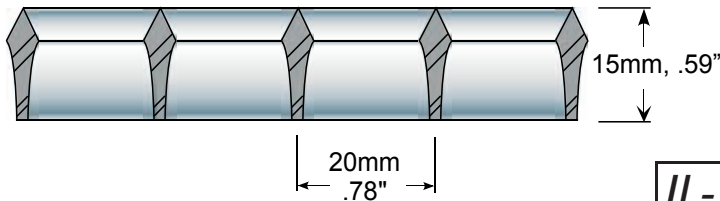

**FULLERFLEX™** 20 x 20 x 18mm

**WIDERFLEX™** 20 x 20 x 15mm

**IL-1**  
**IL-6**

**METRIC SIZE PANELS:  
LOW GLARE PARABOLIC LOUVERS**

The IL louvers are undoubtedly the most widely accepted parabolic louvers available. These European louvers, now manufactured in North America are a world class product that conforms to almost all ceiling modules. These two louvers provide the opportunity to retain design continuity throughout an installation while customizing the lighting to optimize the visual task.

**IL-1: FULLERFLEX™**

**IL-6: WIDERFLEX™**

<b>IL-1</b>	<b>602 X 1260MM</b>
CEILING STYLE	23-13/32" X 49-39/64"
<b>STYRENE</b>	7 PCS/CTN 52 LBS / 24kg
SPECULAR SILVER	IL-1-M6
SILVER PERMALUX	IL-1-M6-P
ALUMA-LUX	IL-1-M6-AL
SPECULAR GOLD	IL-1-M6-G

<b>IL-6</b>	<b>602 X 1260MM</b>
CEILING STYLE	23-13/32" X 49-39/64"
<b>STYRENE</b>	8 PCS/CTN 56 LBS / 25kg
SPECULAR SILVER	IL-6-M6
SILVER PERMALUX	IL-6-M6-P
ALUMA-LUX	IL-6-M6-AL
SPECULAR GOLD	IL-6-M6-G