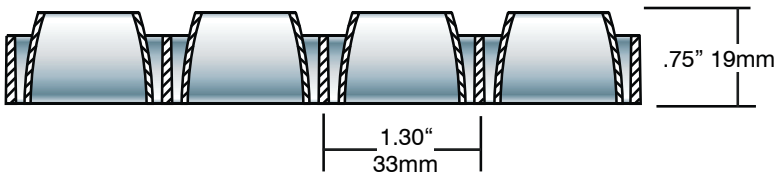

## CIRCLE WITHIN A SQUARE

Decorona™ 33 and 50 offer the original “circle within a square motif” that has been copied but never equaled. This marriage of geometric forms produces a pleasing array of contrasting luminances and surfaces. The parabolic cone’s completely uniform low brightness cut-off is set off by the square cell’s slightly elevated reflections. This European designed metric size product is now manufactured in North America for the world market.

### DECORONA 50

<b>DECORONA 33™</b> CEILING STYLE	<b>2 X 4</b> 23-5/8" X 47-5/16" 600 X 1200mm	<b>2 X 2</b> 23-5/8" X 23-5/8" 600 X 600mm	<b>1 X 4</b> 11-3/4" x 47-5/16" 30 x 1200mm
<b>STYRENE</b>	7 PCS/CTN: 75 LBS/ 20kg	14 PCS/CTN: 45 LBS/ 20kg	14 PCS/CTN: 45 LBS/ 20kg
SPECULAR SILVER	D33-24	D33-22	D33-14
SILVER PERMALUX	D33-24-P	D33-22-P	D33-14-P
SILVER / BLACK	D33-24-SB	D33-22-SB	D33-14-SB
SPECULAR GOLD	D33-24-G	D33-22-G	D33-14-G
<b>DECORONA 50™</b> CEILING STYLE	<b>2 X 4</b> 23-5/8" X 47-5/16" 600 X 1200mm	<b>2 X 2</b> 23-5/8" X 23-5/8" 600 X 600mm	<b>1 X 4</b> 11-3/4" x 47-5/16" 30 x 1200mm
<b>STYRENE</b>	5 PCS/CTN: 54 LBS/ 24,5kg	10 PCS/CTN: 32 LBS/ 14,58kg	10 PCS/CTN: 32 LBS/ 14,58kg
SPECULAR SILVER	D50-24	D50-22	D50-14
SILVER PERMALUX	D50-24-P	D50-22-P	D50-14-P
SILVER / BLACK	D50-24-SB	D50-22-SB	D50-14-SB
SPECULAR GOLD	D50-24-G	D50-22-G	D50-14-G