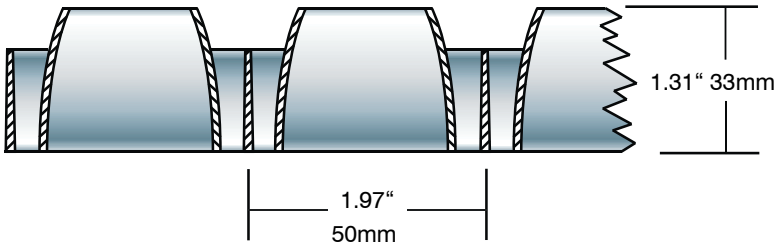

## CIRCLE WITHIN A SQUARE

Decorona™ 33 and 50 offer the original “circle within a square motif” that has been copied but never equaled. This marriage of geometric forms produces a pleasing array of contrasting luminances and surfaces. The parabolic cone’s completely uniform low brightness cut-off is set off by the square cell’s slightly elevated reflections. This European designed metric size product is now manufactured in North America for the world market.

### DECORONA 50

<b>DECORONA 33™</b> CEILING STYLE	<b>2 X 4</b> 23-5/8" X 47-5/16" 600 X 1200mm	<b>2 X 2</b> 23-5/8" X 23-5/8" 600 X 600mm	<b>1 X 4</b> 11-3/4" x 47-5/16" 30 x 1200mm
<b>STYRENE</b>	7 PCS/CTN: 75 LBS/ 20kg	14 PCS/CTN: 45 LBS/ 20kg	14 PCS/CTN: 45 LBS/ 20kg
SPECULAR SILVER	D33-24	D33-22	D33-14
SILVER PERMALUX	D33-24-P	D33-22-P	D33-14-P
SILVER / BLACK	D33-24-SB	D33-22-SB	D33-14-SB
SPECULAR GOLD	D33-24-G	D33-22-G	D33-14-G
<b>DECORONA 50™</b> CEILING STYLE	<b>2 X 4</b> 23-5/8" X 47-5/16" 600 X 1200mm	<b>2 X 2</b> 23-5/8" X 23-5/8" 600 X 600mm	<b>1 X 4</b> 11-3/4" x 47-5/16" 30 x 1200mm
<b>STYRENE</b>	5 PCS/CTN: 54 LBS/ 24,5kg	10 PCS/CTN: 32 LBS/ 14,58kg	10 PCS/CTN: 32 LBS/ 14,58kg
SPECULAR SILVER	D50-24	D50-22	D50-14
SILVER PERMALUX	D50-24-P	D50-22-P	D50-14-P
SILVER / BLACK	D50-24-SB	D50-22-SB	D50-14-SB
SPECULAR GOLD	D50-24-G	D50-22-G	D50-14-G