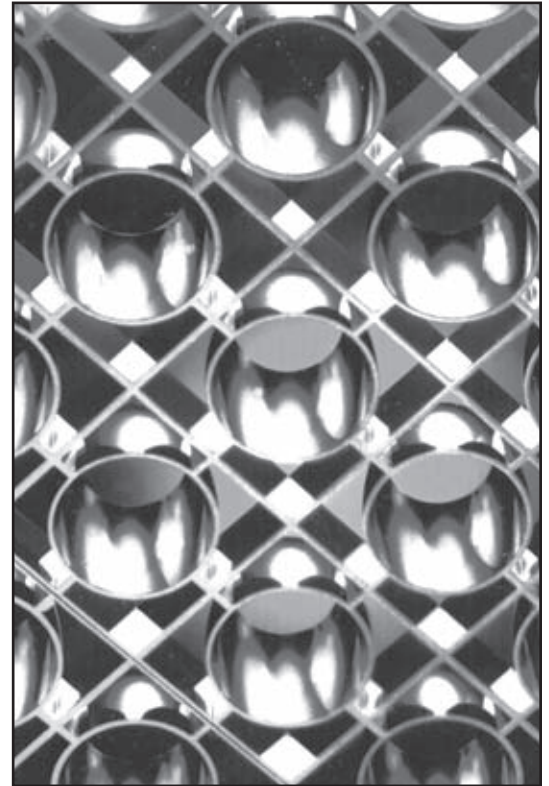

## CIRCLE WITHIN A SQUARE

Decorona™ 33 and 50 offer the original “circle within a square motif” that has been copied but never equaled. This marriage of geometric forms produces a pleasing array of contrasting luminances and surfaces. The parabolic cone’s completely uniform low brightness cut-off is set off by the square cell’s slightly elevated reflections. This European designed metric size product is now manufactured in North America for the world market.

### DECORONA 33

### DECORONA 50

<b>DECORONA 33™</b> CEILING STYLE	<b>2 X 4</b> 23-5/8" X 47-5/16" 600 X 1200mm	<b>2 X 2</b> 23-5/8" X 23-5/8" 600 X 600mm	<b>1 X 4</b> 11-3/4" x 47-5/16" 30 x 1200mm
<b>STYRENE</b>	7 PCS/CTN: 75 LBS/ 20kg	14 PCS/CTN: 45 LBS/ 20kg	14 PCS/CTN: 45 LBS/ 20kg
SPECULAR SILVER	D33-24	D33-22	D33-14
SILVER PERMALUX	D33-24-P	D33-22-P	D33-14-P
SILVER / BLACK	D33-24-SB	D33-22-SB	D33-14-SB
SPECULAR GOLD	D33-24-G	D33-22-G	D33-14-G
<b>DECORONA 50™</b> CEILING STYLE	<b>2 X 4</b> 23-5/8" X 47-5/16" 600 X 1200mm	<b>2 X 2</b> 23-5/8" X 23-5/8" 600 X 600mm	<b>1 X 4</b> 11-3/4" x 47-5/16" 30 x 1200mm
<b>STYRENE</b>	5 PCS/CTN: 54 LBS/ 24,5kg	10 PCS/CTN: 32 LBS/ 14,58kg	10 PCS/CTN: 32 LBS/ 14,58kg
SPECULAR SILVER	D50-24	D50-22	D50-14
SILVER PERMALUX	D50-24-P	D50-22-P	D50-14-P
SILVER / BLACK	D50-24-SB	D50-22-SB	D50-14-SB
SPECULAR GOLD	D50-24-G	D50-22-G	D50-14-G